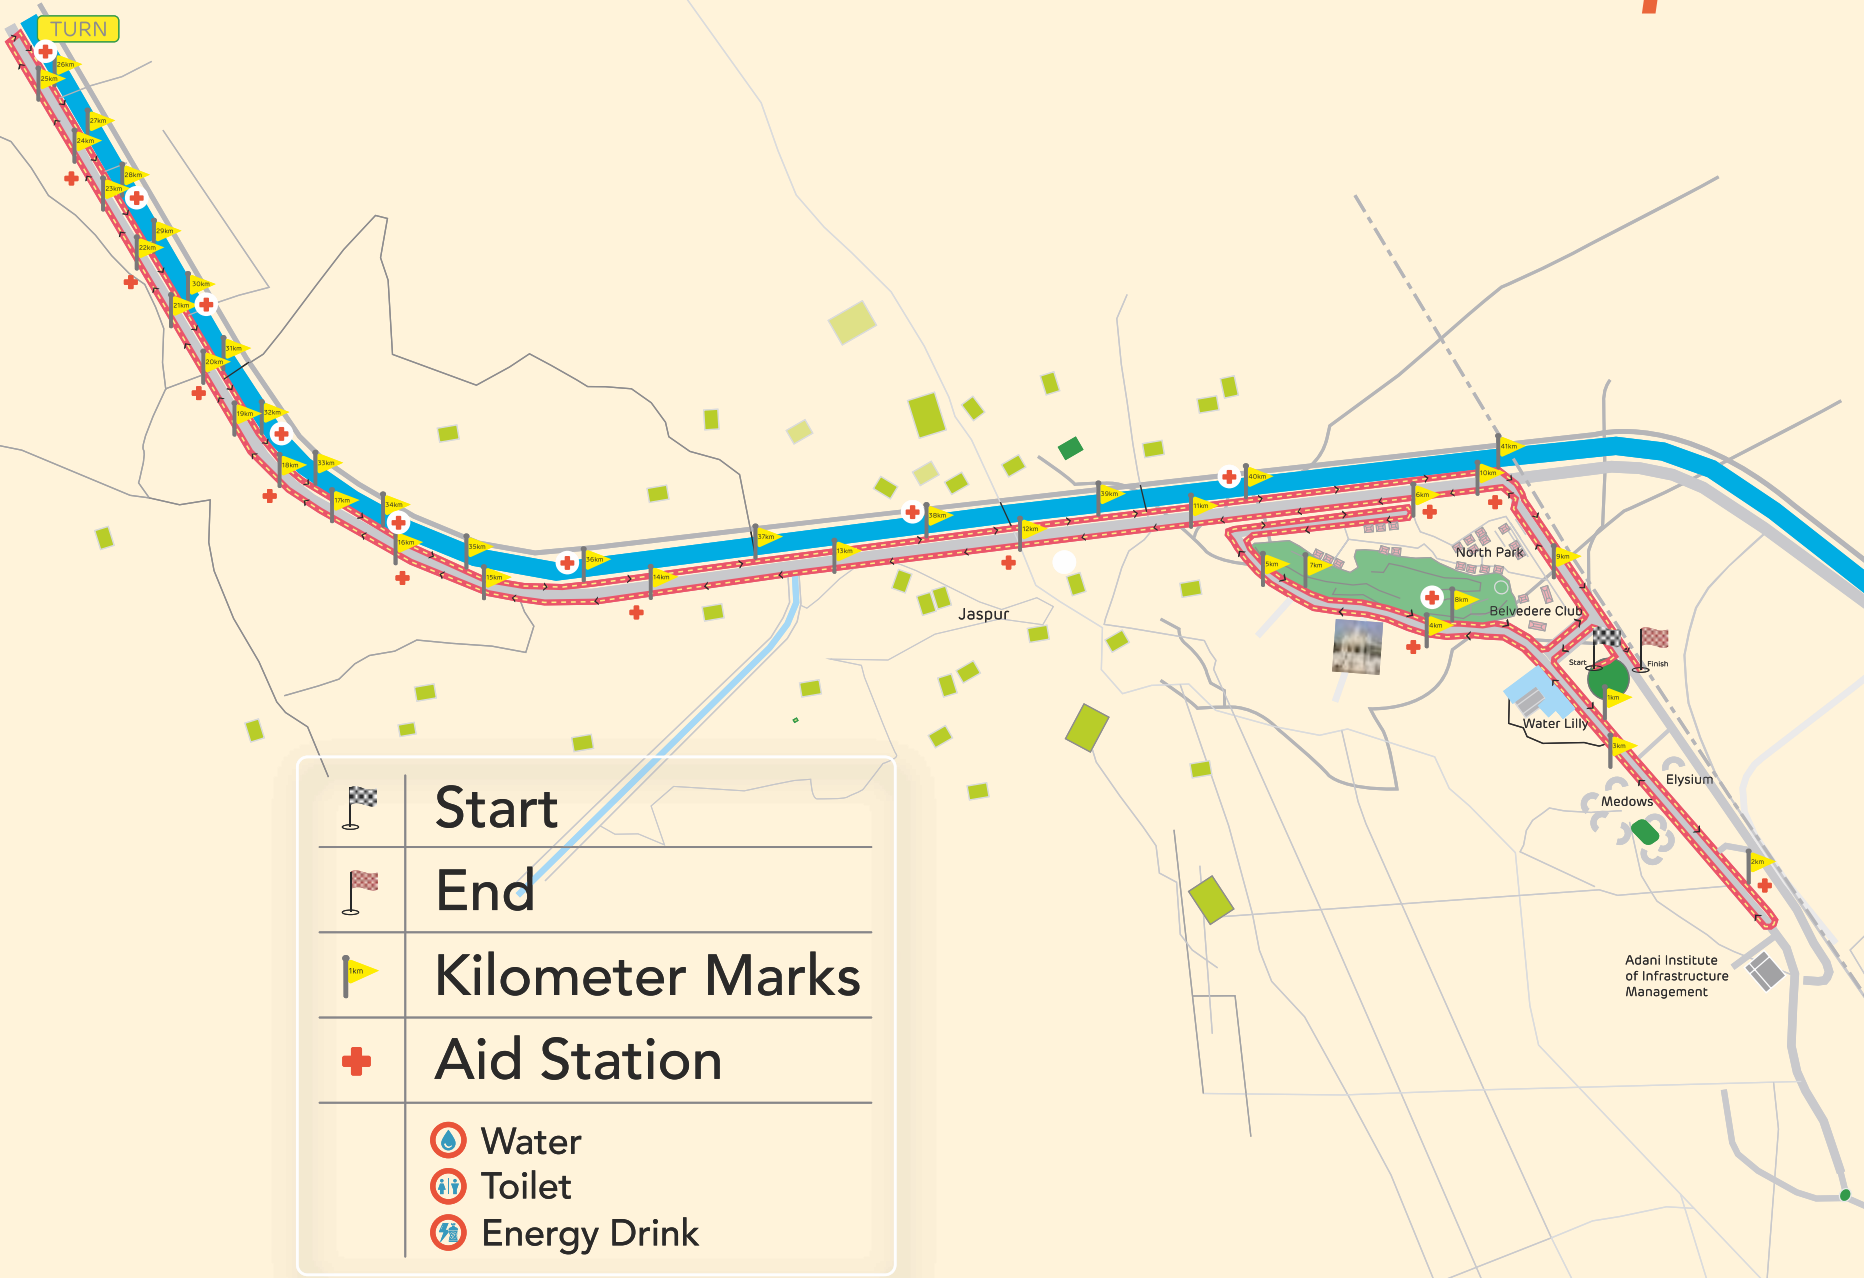

# Ahmedabad Marathon

# FULL Route MARATHON Map

	Start
	End
	Kilometer Marks
	Aid Station
	Water
	Toilet
	Energy Drink